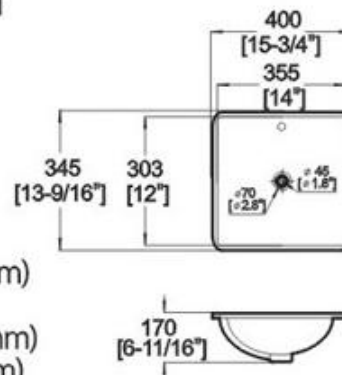

Winfield[®] Vitreous China

LA1513

LA1513 UNDER COUNTER BASIN

Features:

- * Vitreous china.
- * Under-mount.
- * With overflow.
- * No faucet hole, requires wall or counter-mount faucet.

* Dimensions:

15-3/4" (400mm) * 13-9/16" (345mm)

* 6-11/16" (170mm)

Bowl area (only) Length: 14" (355mm)

Width: 12" (303mm)

Drain hole: 1-3/4" (45mm)

Winfield Products

1689 E Mission Blvd. Pomona CA 91766
 Repair Parts and Services 1(866)200-1888