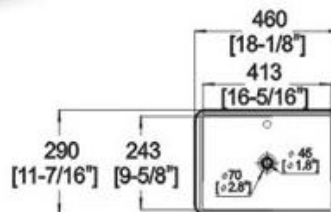

LA1813# 18-1/8" (460mm) * 11-7/16" (290mm)

* 6-7/8" (175mm)

Bowl area (only) Length: 16-5/16" (413mm)

Width: 9-5/8" (243mm)

Drain hole: 1-3/4" (45mm)

LA1913# 19-11/16" (500mm) * 13-3/4" (350mm)

* 6-7/8" (175mm)

Bowl area (only) Length: 17-1/8" (435mm)

Width: 11-7/16" (290mm)

Drain hole: 1-3/4" (45mm)

Winfield Products

1689 E Mission Blvd. Pomona CA 91766

Repair Parts and Services 1(866)200-1888