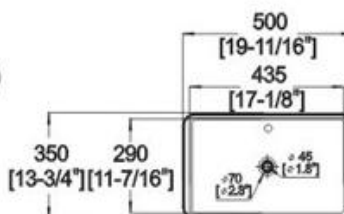

Winfield[®] Vitreous China

LA1813/LA1913

LA1813/LA1913 UNDER COUNTER BASIN

Features:

- * Vitreous china.
- * Under-mount.
- * With overflow.
- * No faucet hole, requires wall or counter-mount faucet.

* Dimensions:

LA1813# 18-1/8" (460mm) * 11-7/16" (290mm)

* 6-7/8" (175mm)

Bowl area (only) Length: 16-5/16" (413mm)

Width: 9-5/8" (243mm)

Drain hole: 1-3/4" (45mm)

LA1913# 19-11/16" (500mm) * 13-3/4" (350mm)

* 6-7/8" (175mm)

Bowl area (only) Length: 17-1/8" (435mm)

Width: 11-7/16" (290mm)

Drain hole: 1-3/4" (45mm)

Winfield Products

1689 E Mission Blvd. Pomona CA 91766

Repair Parts and Services 1(866)200-1888