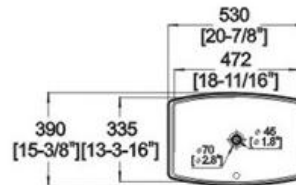

### \* Dimensions:

20-7/8" (530mm) \* 15-3/8" (390mm)

\* 7-1/16" (180mm)

Bowl area (only) Length: 18-11/16" (472mm)

Width: 13-3/16" (335mm)

Drain hole: 1-3/4" (45mm)

Winfield Products

1689 E Mission Blvd. Pomona CA 91766  
Repair Parts and Services 1 (866) 200-1888