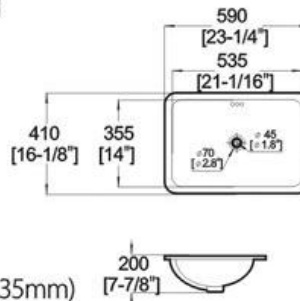

Winfield[®] Vitreous China LA621C

LA621C UNDER COUNTER BASIN

Features:

- * Vitreous china.
- * Under-mount.
- * With overflow.
- * No faucet hole, requires wall or counter-mount faucet.

* Dimensions:

23-1/4"(590mm)*16-1/8"(410mm)

*7-7/8"(200mm)

Bowl area(only) Length:21-1/16"(535mm)

Width:14"(355mm)

Drain hole: 1-3/4"(45mm)

Winfield Products

1689 E Mission Blvd. Pomona CA 91766
Repair Parts and Services 1(866)200-1888