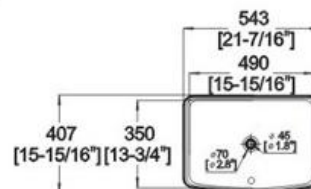

Winfield[®] Vitreous China LA622

LA622 UNDER COUNTER BASIN

Features:

- * Vitreous china.
- * Under-mount.
- * With overflow.
- * No faucet hole, requires wall or counter-mount faucet.

* Dimensions:

21-7/16" (543mm) * 15-15/16" (407mm)

* 8-1/16" (205mm)

Bowl area(only) Length: 19-5/16" (490mm)

Width: 13-3/4" (350mm)

Drain hole: 1-3/4" (45mm)

Winfield Products

1689 E Mission Blvd. Pomona CA 91766
Repair Parts and Services 1(866)200-1888