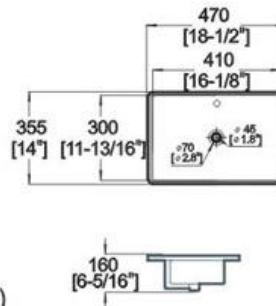

Winfield[®] Vitreous China

LA623

LA623 UNDER COUNTER BASIN

Features:

- * Vitreous china.
- * Under-mount.
- * With overflow.
- * No faucet hole, requires wall or counter-mount faucet.

* Dimensions:

- 18-1/2" (470mm)*14" (355mm)
- *6-5/16" (160mm)
- Bowl area(only) Length:16-1/8" (410mm)
- Width:11-13/16" (300mm)
- Drain hole: 1-3/4" (45mm)