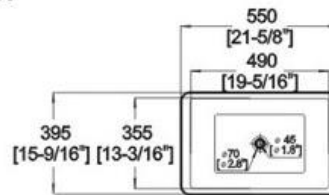

### LA624 UNDER COUNTER BASIN

Features:

- \* Vitreous china.
- \* Under-mount.
- \* With overflow.
- \* No faucet hole, requires wall or counter-mount faucet.

\* Dimensions:

21-5/8" (550mm) \* 15-9/16" (395mm)

\* 6-7/8" (175mm)

Bowl area (only) Length: 19-5/16" (490mm)

Width: 13-3/16" (355mm)

Drain hole: 1-3/4" (45mm)

Winfield Products

1689 E Mission Blvd. Pomona CA 91766  
 Repair Parts and Services 1 (866) 200-1888