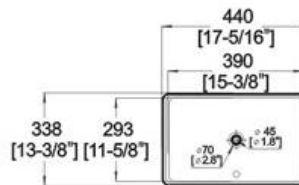

Winfield[®] Vitreous China

LA625B

LA625B UNDER COUNTER BASIN

Features:

- * Vitreous china.
- * Under-mount.
- * With overflow.
- * No faucet hole, requires wall or counter-mount faucet.

* Dimensions:

17-5/16" (440mm) * 13-3/8" (338mm)

* 7-1/16" (180mm)

Bowl area (only) Length: 15-3/8" (390mm)
Width: 11-5/8" (293mm)

Drain hole: 1-3/4" (45mm)

Winfield Products

1689 E Mission Blvd. Pomona CA 91766
Repair Parts and Services 1 (866) 200-1888