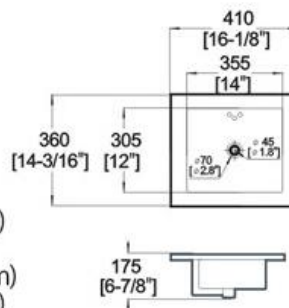

## LA627 UNDER COUNTER BASIN

### Features:

- \* Vitreous china.
- \* Under-mount.
- \* With overflow.
- \* No faucet hole, requires wall or counter-mount faucet.
- \* Dimensions:
  - 16-1/8"(410mm)\*14-3/16"(360mm)
  - \*6-7/8"(175mm)
- Bowl area (only) Length: 14"(355mm)
- Width: 12"(305mm)
- Drain hole: 1-3/4"(45mm)