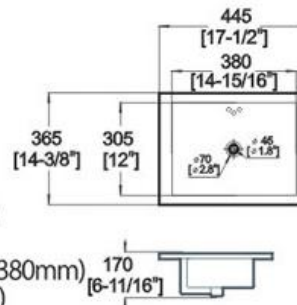

Winfield[®] Vitreous China

LA628

LA628 UNDER COUNTER BASIN

Features:

- * Vitreous china.
- * Under-mount.
- * With overflow.
- * No faucet hole, requires wall or counter-mount faucet.

* Dimensions:

17-1/2" (445mm) * 14-3/8" (365mm)

* 6-11/16" (170mm)

Bowl area (only) Length: 14-15/16" (380mm)

Width: 12" (305mm)

Drain hole: 1-3/4" (45mm)

Winfield Products

1689 E Mission Blvd. Pomona CA 91766
Repair Parts and Services 1(866)200-1888