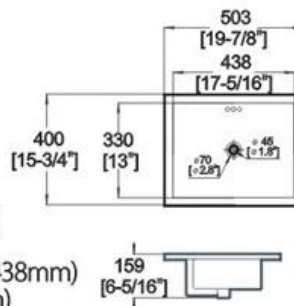

Winfield[®] Vitreous China

LA629

LA629 UNDER COUNTER BASIN

Features:

- * Vitreous china.
- * Under-mount.
- * With overflow.
- * No faucet hole, requires wall or counter-mount faucet.

* Dimensions:

19-7/8" (503mm) * 15-3/4" (400mm)

* 6-5/16" (159mm)

Bowl area (only) Length: 17-5/16" (438mm)

Width: 13" (330mm)

Drain hole: 1-3/4" (45mm)

Winfield Products

1689 E Mission Blvd. Pomona CA 91766
 Repair Parts and Services 1(866)200-1888