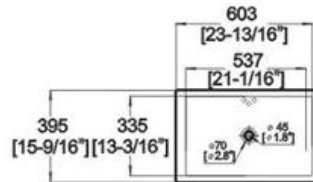

Winfield[®] Vitreous China

LA630

LA630 UNDER COUNTER BASIN

Features:

- * Vitreous china.
- * Under-mount.
- * With overflow.
- * No faucet hole, requires wall or counter-mount faucet.

* Dimensions:

23-13/16" (603mm) * 15-9/16" (395mm)

* 6-11/16" (170mm)

Bowl area (only) Length: 21-1/16" (537mm)
Width: 13-3/16" (335mm)

Drain hole: 1-3/4" (45mm)

Winfield Products

1689 E Mission Blvd. Pomona CA 91766
Repair Parts and Services 1 (866) 200-1888