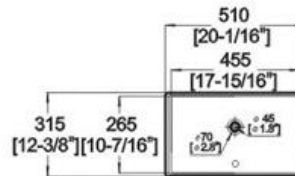

### LA631 UNDER COUNTER BASIN

Features:

- \* Vitreous china.
- \* Under-mount.
- \* With overflow.
- \* No faucet hole, requires wall or counter-mount faucet.

\* Dimensions:

20-1/16" (510mm)\*12-3/8" (315mm)

\*7-1/2" (190mm)

Bowl area(only) Length: 17-15/16" (455mm)

Width: 10-7/16" (265mm)

Drain hole: 1-3/4" (45mm)

Winfield Products

1689 E Mission Blvd. Pomona CA 91766  
Repair Parts and Services 1(866)200-1888