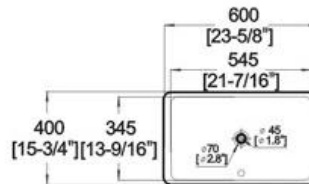

Winfield[®] Vitreous China

LA633

LA633 UNDER COUNTER BASIN

Features:

- * Vitreous china.
- * Under-mount.
- * Without overflow.
- * No faucet hole, requires wall or counter-mount faucet.

* Dimensions:

23-5/8" (600mm) * 15-3/4" (400mm)

* 7-7/8" (200mm)

Bowl area (only) Length: 21-7/16" (545mm)
Width: 13-9/16" (345mm)

Drain hole: 1-3/4" (45mm)

Winfield Products

1689 E Mission Blvd. Pomona CA 91766
Repair Parts and Services 1 (866) 200-1888