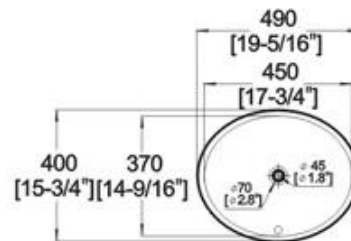

### LU1915 UNDER COUNTER BASIN

Features:

- \* Vitreous china.
- \* Under-mount.
- \* With overflow.
- \* No faucet hole, requires wall or counter-mount faucet.

\* Dimensions:

19-5/16" (490mm) \* 15-3/4" (400mm)

\* 7-7/8" (200mm)

Bowl area (only) Length: 17-3/4" (450mm)  
Width: 14-9/16" (370mm)

Drain hole: 1-3/4" (45mm)

Winfield Products

1689 E Mission Blvd. Pomona CA 91766  
Repair Parts and Services 1(866)200-1888