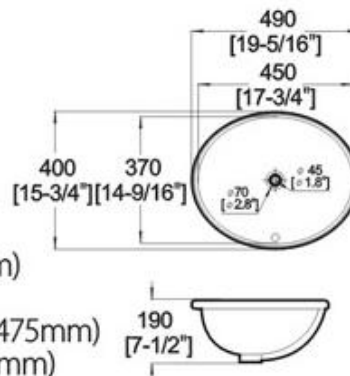

Winfield[®] Vitreous China

LU2116

LU2116 UNDER COUNTER BASIN

Features:

- * Vitreous china.
- * Under-mount.
- * Without overflow.
- * No faucet hole, requires wall or counter-mount faucet.

* Dimensions:

20-7/8" (530mm) * 16-15/16" (430mm)

* 7-1/2" (190mm)

Bowl area (only) Length: 18-11/16" (475mm)

Width: 14-3/4" (375mm)

Drain hole: 1-3/4" (45mm)

Winfield Products

1689 E Mission Blvd. Pomona CA 91766
 Repair Parts and Services 1(866)200-1888