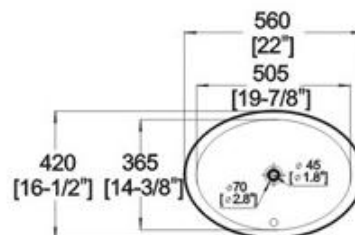

### LU2215 UNDER COUNTER BASIN

Features:

- \* Vitreous china.
- \* Under-mount.
- \* With overflow.
- \* No faucet hole, requires wall or counter-mount faucet.

\* Dimensions:

22"(560mm)\*16-1/2"(420mm)

\*7-1/2"(190mm)

Bowl area(only) Length:19-7/8"(505mm)

Width:14-3/8"(365mm)

Drain hole: 1-3/4"(45mm)

Winfield Products

1689 E Mission Blvd. Pomona CA 91766  
Repair Parts and Services 1(866)200-1888