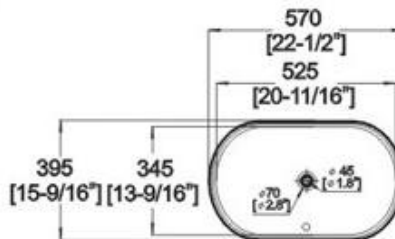

Winfield[®] Vitreous China

LU2216

LU2216 UNDER COUNTER BASIN

Features:

- * Vitreous china.
- * Under-mount.
- * Without overflow.
- * No faucet hole, requires wall or counter-mount faucet.

* Dimensions:

22-1/2"(570mm)*15-9/16"(395mm)

*8-1/4"(210mm)

Bowl area(only) Length:20-11/16"(525mm)

Width:13-9/16"(345mm)

Drain hole: 1-3/4"(45mm)

Winfield Products

1689 E Mission Blvd. Pomona CA 91766
 Repair Parts and Services 1(866)200-1888