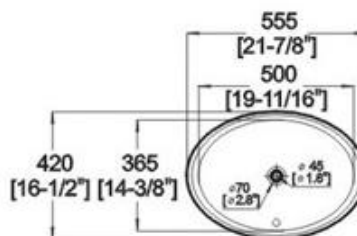

### LU2217 UNDER COUNTER BASIN

Features:

- \* Vitreous china.
- \* Under-mount.
- \* With overflow.
- \* No faucet hole, requires wall or counter-mount faucet.

\* Dimensions:

21-7/8" (555mm) \* 16-1/2" (420mm)

\* 8-1/16" (205mm)

Bowl area (only) Length: 19-11/16" (500mm)

Width: 14-3/8" (365mm)

Drain hole: 1-3/4" (45mm)

Winfield Products

1689 E Mission Blvd. Pomona CA 91766  
Repair Parts and Services 1(866)200-1888