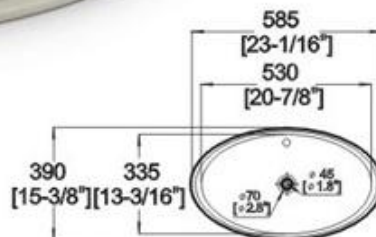

LU2315# 23-1/16"(585mm)*15-3/8"(390mm)

*7-7/8"(200mm)

Bowl area(only) Length:20-7/8"(530mm)

Width:13-3/16"(335mm)

Drain hole: 1-3/4"(45mm)

LU2315B# 23-13/16"(605mm)*15-3/8"(390mm)

*7-1/2"(190mm)

Bowl area(only) Length:21-5/8"(550mm)

Width:13-3/16(335mm)

Drain hole: 1-3/4"(45mm)

Winfield Products

1689 E Mission Blvd. Pomona CA 91766
 Repair Parts and Services 1(866)200-1888