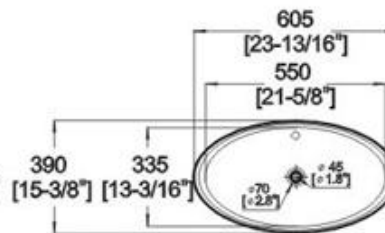

Winfield[®] Vitreous China

LU2315/LU2315B

LU2315/LU2315B UNDER COUNTER BASIN

Features:

- * Vitreous china.
- * Under-mount.
- * With overflow.
- * No faucet hole, requires wall or counter-mount faucet.

* Dimensions:

LU2315# 23-1/16"(585mm)*15-3/8"(390mm)

*7-7/8"(200mm)

Bowl area(only) Length:20-7/8"(530mm)

Width:13-3/16"(335mm)

Drain hole: 1-3/4"(45mm)

LU2315B# 23-13/16"(605mm)*15-3/8"(390mm)

*7-1/2"(190mm)

Bowl area(only) Length:21-5/8"(550mm)

Width:13-3/16(335mm)

Drain hole: 1-3/4"(45mm)

Winfield Products

1689 E Mission Blvd. Pomona CA 91766
 Repair Parts and Services 1(866)200-1888