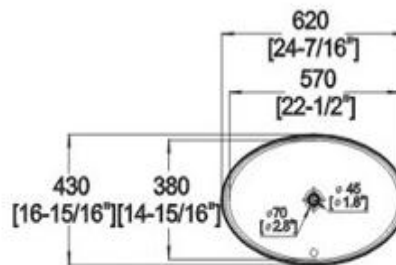

### LU2416 UNDER COUNTER BASIN

**Features:**

- \* Vitreous china.
- \* Under-mount.
- \* With overflow.
- \* No faucet hole, requires wall or counter-mount faucet.

**\* Dimensions:**

24-7/16" (620mm) \* 16-15/16" (430mm)

\* 8-1/4" (210mm)

Bowl area (only) Length: 22-1/2" (570mm)

Width: 14-15/16" (380mm)

Drain hole: 1-3/4" (45mm)

Winfield Products

1689 E Mission Blvd. Pomona CA 91766  
 Repair Parts and Services 1(866)200-1888