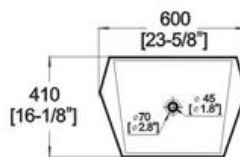

## D157B1 ART BASIN

Features:

- \* Vitreous china.
- \* Above-counter.
- \* Without overflow.
- \* No faucet hole, requires wall or counter-mount faucet.
- \* Dimensions: Height: 5-7/8" (150mm)  
Length: 23-5/8" (600mm)  
Width: 16-1/8" (410mm)