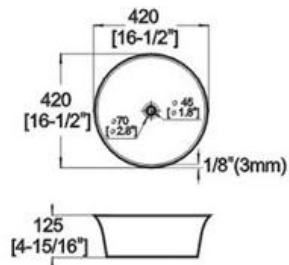

Winfield[®] Vitreous China

D2001

D2001 ART BASIN

Features:

- * Vitreous china.
- * Above-counter.
- * Without overflow.
- * No faucet hole, requires wall or counter-mount faucet.
- * Dimensions: Height: 4-15/16" (125mm)
Length: 16-1/2" (420mm)
Width: 16-1/2" (420mm)