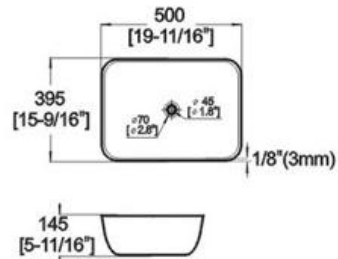

Winfield[®] Vitreous China

D2002

D2002 ART BASIN

Features:

- * Vitreous china.
- * Above-counter.
- * Without overflow.
- * No faucet hole, requires wall or counter-mount faucet.
- * Dimensions: Height: 5-11/16" (145mm)
Length: 19-11/16" (500mm)
Width: 15-9/16" (395mm)