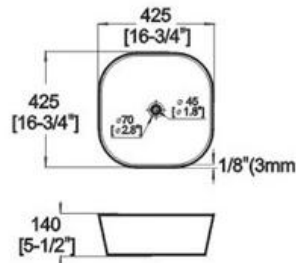

### D2004 ART BASIN

- Features:
- \* Vitreous china.
  - \* Above-counter.
  - \* Without overflow.
  - \* No faucet hole, requires wall or counter-mount faucet.
  - \* Dimensions: Height: 5-1/2" (140mm)  
Length: 16-3/4" (425mm)  
Width: 16-3/4" (425mm)