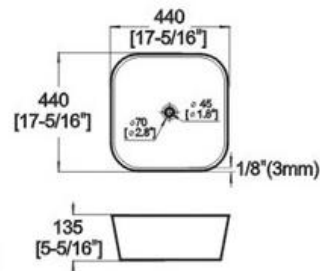

Winfield[®] Vitreous China

D2005

D2005 ART BASIN

Features:

- * Vitreous china.
- * Above-counter.
- * Without overflow.
- * No faucet hole, requires wall or counter-mount faucet.
- * Dimensions: Height: 5-5/16" (135mm)
Length: 17-5/16" (440mm)
Width: 17-5/16" (440mm)