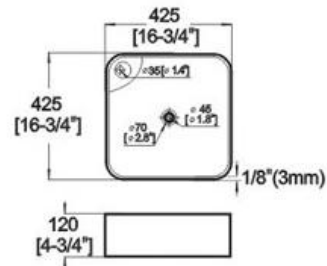

#### Features:

- \* Vitreous china.
- \* Above-counter.
- \* Without overflow.
- \* Single faucet hole.
- \* Dimensions: Height: 4-3/4" (120mm)  
Length: 16-3/4" (425mm)  
Width: 16-3/4" (425mm)

Winfield Products