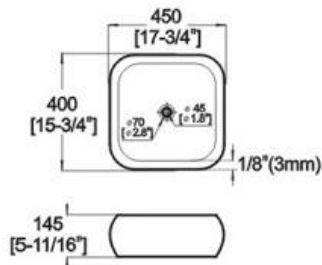

Winfield[®] Vitreous China D2010

D2010 ART BASIN

Features:

- * Vitreous china.
- * Above-counter.
- * Without overflow.
- * No faucet hole, requires wall or counter-mount faucet.
- * Dimensions: Height: 5-11/16" (145mm)
Length: 17-3/4" (450mm)
Width: 15-3/4" (400mm)