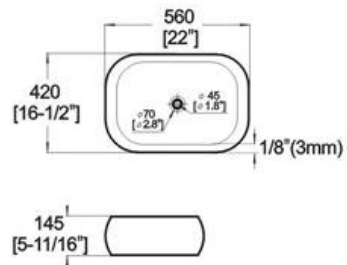

Winfield[®] Vitreous China

D2011

D2011 ART BASIN

Features:

- * Vitreous china.
- * Above-counter.
- * Without overflow.
- * No faucet hole, requires wall or counter-mount faucet.
- * Dimensions: Height: 5-11/16" (145mm)
Length: 22" (560mm)
Width: 16-1/2" (420mm)