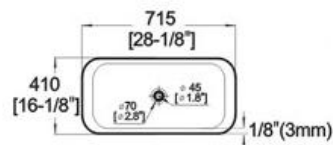

Winfield[®] Vitreous China

D2012

D2012 ART BASIN

Features:

- * Vitreous china.
- * Above-counter.
- * Without overflow.
- * No faucet hole, requires wall or counter-mount faucet.
- * Dimensions: Height: 5-11/16" (145mm)
Length: 28-1/8" (715mm)
Width: 16-1/8" (410mm)