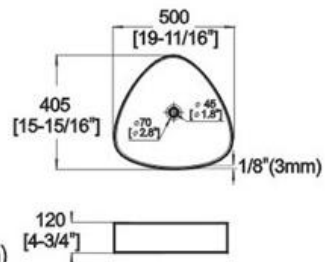

Winfield[®] Vitreous China D2014

D2014 ART BASIN

Features:

- * Vitreous china.
- * Above-counter.
- * Without overflow.
- * No faucet hole, requires wall or counter-mount faucet.
- * Dimensions: Height: 4-3/4" (120mm)
Length: 19-11/16" (500mm)
Width: 15-15/16" (405mm)