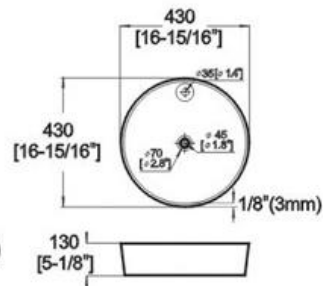

### Features:

- \* Vitreous china.
- \* Above-counter.
- \* Without overflow.
- \* Single faucet hole.
- \* Dimensions: Height: 5-1/8" (130mm)  
Length: 16-15/16" (430mm)  
Width: 16-15/16" (430mm)

Winfield Products