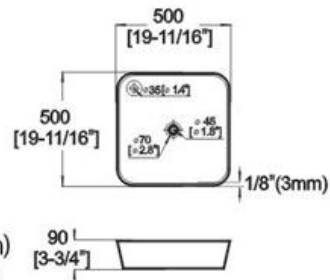

Winfield[®] Vitreous China D2020

D2020 ART BASIN

Features:

- * Vitreous china.
- * Above-counter.
- * Without overflow.
- * Single faucet hole.
- * Dimensions: Height: 3-3/4" (90mm)
Length: 19-11/16" (500mm)
Width: 19-11/16" (500mm)