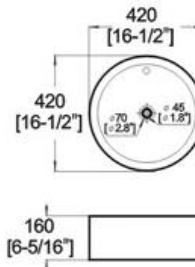

Winfield[®] Vitreous China

D217D1

D217D1 ART BASIN

Features:

- * Vitreous china.
- * Above-counter.
- * With overflow.
- * No faucet hole, requires wall or counter-mount faucet.
- * Dimensions: Height: 6-5/16" (160mm)
Length: 16-1/2" (420mm)
Width: 16-1/2" (420mm)