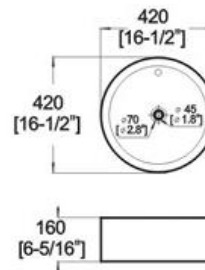

### Features:

- \* Vitreous china.
- \* Above-counter.
- \* With overflow.
- \* No faucet hole, requires wall or counter-mount faucet.
- \* Dimensions: Height: 6-5/16" (160mm)  
Length: 16-1/2" (420mm)  
Width: 16-1/2" (420mm)