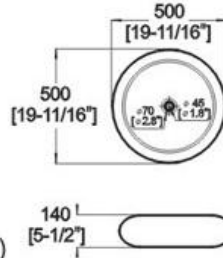

Winfield[®] Vitreous China D218D2

D218D2 ART BASIN

Features:

- * Vitreous china.
- * Above-counter.
- * Without overflow.
- * No faucet hole, requires wall or counter-mount faucet.
- * Dimensions: Height: 5-1/2" (140mm)
Length: 19-11/16" (500mm)
Width: 19-11/16" (500mm)