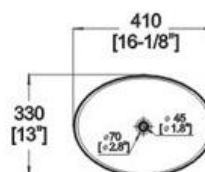

### D224AD1 ART BASIN

Features:

- \* Vitreous china.
- \* Above-counter.
- \* Without overflow.
- \* No faucet hole, requires wall or counter-mount faucet.
- \* Dimensions: Height: 5-11/16" (145mm)  
Length: 16-1/8" (410mm)  
Width: 13" (330mm)