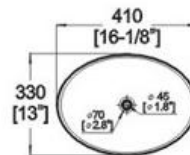

Winfield[®] Vitreous China D224AD2

D224AD2 ART BASIN

Features:

- * Vitreous china.
- * Above-counter.
- * Without overflow.
- * No faucet hole, requires wall or counter-mount faucet.
- * Dimensions: Height: 5-11/16" (145mm)
Length: 16-1/8" (410mm)
Width: 13" (330mm)