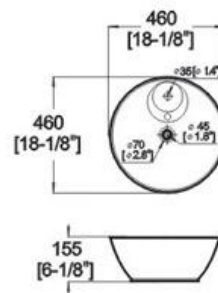

Winfield[®] Vitreous China D2566

D2566 ART BASIN

Features:

- * Vitreous china.
- * Above-counter.
- * With overflow.
- * Single faucet hole.
- * Dimensions: Height: 6-1/8" (155mm)
Length: 18-1/8" (460mm)
Width: 18-1/8" (460mm)