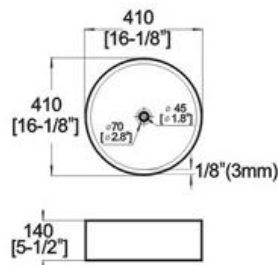

Winfield[®] Vitreous China

D304

D304 ART BASIN

Features:

- * Vitreous china.
- * Above-counter.
- * Without overflow.
- * No faucet hole, requires wall or counter-mount faucet.
- * Dimensions: Height: 5-1/2" (140mm)
Length: 16-1/8" (410mm)
Width: 16-1/8" (410mm)