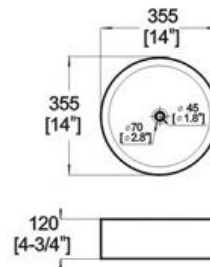

#### Features:

- \* Vitreous china.
- \* Above-counter.
- \* Without overflow.
- \* No faucet hole, requires wall or counter-mount faucet.
- \* Dimensions: Height: 4-3/4" (120mm)  
Length: 14" (355mm)  
Width: 14" (355mm)