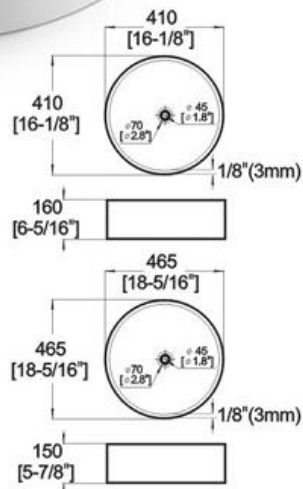

Winfield[®] Vitreous China

D305/D305B

D305/D305B ART BASIN

Features:

- * Vitreous china.
- * Above-counter.
- * Without overflow.
- * No faucet hole, requires wall or counter-mount faucet.

* Dimensions:

- D305: Height: 6-5/16" (160mm)
 Length: 16-1/8" (410mm)
 Width: 16-1/8" (410mm)
 D305B: Height: 5-7/8" (150mm)
 Length: 18-5/16" (465mm)
 Width: 18-5/16" (465mm)