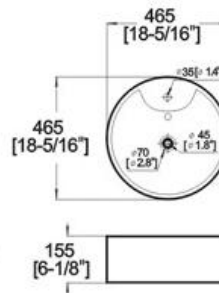

Winfield[®] Vitreous China D309D2

D309D2 ART BASIN

- Features:
- * Vitreous china.
 - * Above-counter.
 - * With overflow.
 - * Single faucet holes.
 - * Dimensions: Height: 6-1/8" (155mm)
Length: 18-5/16" (465mm)
Width: 18-5/16" (465mm)