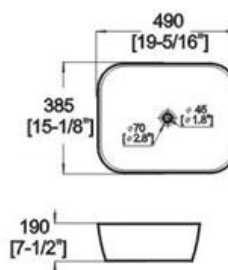

Winfield[®] Vitreous China

D314

D314 ART BASIN

Features:

- * Vitreous china.
- * Above-counter.
- * Without overflow.
- * No faucet hole, requires wall or counter-mount faucet.
- * Dimensions: Height: 7-1/2" (190mm)
Length: 19-5/16" (490mm)
Width: 15-1/8" (385mm)