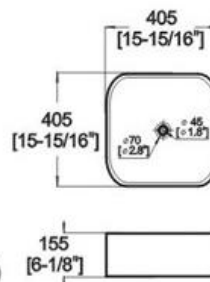

Winfield[®] Vitreous China D344D1

D344D1 ART BASIN

Features:

- * Vitreous china.
- * Above-counter.
- * Without overflow.
- * No faucet hole, requires wall or counter-mount faucet.
- * Dimensions: Height: 6-1/8" (155mm)
Length: 15-15/16" (405mm)
Width: 15-15/16" (405mm)