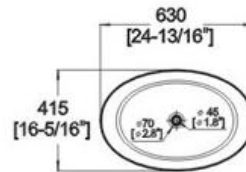

Winfield[®] Vitreous China D37D2

D37D2 ART BASIN

Features:

- * Vitreous china.
- * Above-counter.
- * Without overflow.
- * No faucet hole, requires wall or counter-mount faucet.
- * Dimensions: Height: 4-15/16" (125mm)
Length: 24-13/16" (630mm)
Width: 16-5/16" (415mm)