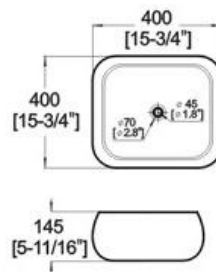

#### Features:

- \* Vitreous china.
- \* Above-counter.
- \* Without overflow.
- \* No faucet hole, requires wall or counter-mount faucet.
- \* Dimensions: Height: 5-11/16" (145mm)  
Length: 15-3/4" (400mm)  
Width: 15-3/4" (400mm)