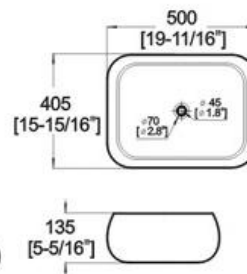

Winfield[®] Vitreous China D5105

D5105 ART BASIN

Features:

- * Vitreous china.
- * Above-counter.
- * Without overflow.
- * No faucet hole, requires wall or counter-mount faucet.
- * Dimensions: Height: 5-5/16" (135mm)
Length: 19-11/16" (500mm)
Width: 15-15/16" (405mm)