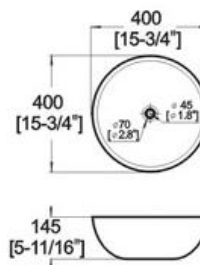

Winfield[®] Vitreous China

D565D1

D565D1 ART BASIN

Features:

- * Vitreous china.
- * Above-counter.
- * Without overflow.
- * No faucet hole, requires wall or counter-mount faucet.
- * Dimensions: Height: 5-11/16" (145mm)
Length: 15-3/4" (400mm)
Width: 15-3/4" (400mm)