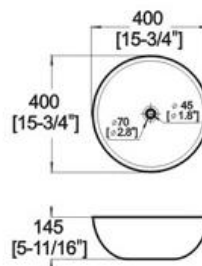

## D565D2 ART BASIN

- Features:
- \* Vitreous china.
  - \* Above-counter.
  - \* Without overflow.
  - \* No faucet hole, requires wall or counter-mount faucet.
  - \* Dimensions: Height: 5-11/16" (145mm)  
Length: 15-3/4" (400mm)  
Width: 15-3/4" (400mm)